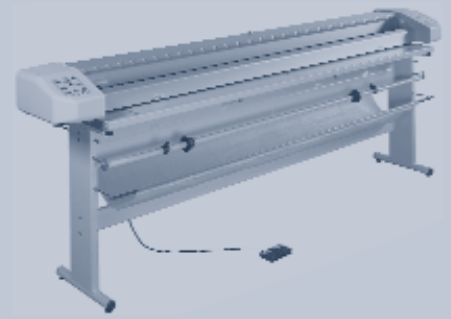

NEOLT

Large Format Trimming Machines from