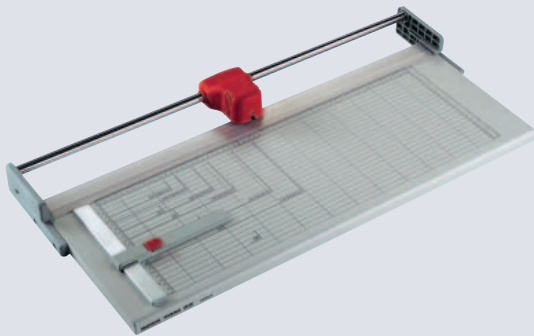

MANUAL

simple and precise

Self sharpening high quality stainless steel rotary blades stay sharp and ensure crisply cut edges. The integral clamp holds the item to be cut firmly in position and ensures a precision cut the full length.

1 Light Desk Trim Trimming capacity: **0.4** mm

2 Desk Trim Trimming capacity: **0.6** mm

2a Desk Trim Special Trimming capacity: **0.8** mm

3 Manual Trim Trimming capacity: **0.8** mm

4 Light Power Trim Trimming capacity: **1.5** mm

5 Power Trim Plus* Trimming capacity: **2.2** mm

6 Strong Trim Pro Trimming capacity: **4.5** mm

* Power Trim Plus was designed specially for trimming laminated materials.

Perfect Trimming

Every material and application requires its own cutter blades and techniques. That's the recipe for a perfect cut. NEOLT trimmers are **specially designed for various applications**. Every one has its special advantages, whether it was designed for architects plans, truck plans, banners, adhesive films, special papers, posters or large format photo prints. The big advantage is that with es-te