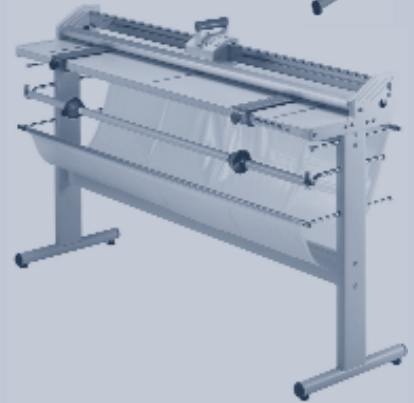

NEOLT

Large Format Trimming Machines from

"Perfectly designed with you in mind". This is the driving force behind **es-te** Reproservice & Vertriebs GmbH. For over a decade **es-te** has focused on the design and manufacture of heavy duty, long life office automation and equipment for office efficiency, and especially the **large format automatic plan folders** and **automatic tab applicators**. **es-te** is market leader in document fini-

MANUAL

simple and precise

Self sharpening high quality stainless steel rotary blades stay sharp and ensure crisply cut edges. The integral clamp holds the item to be cut firmly in position and ensures a precision cut the full length.

5 Power Trim Plus* Trimming capacity: **2.2** mm

6 Strong Trim Pro Trimming capacity: **4.5** mm

* Power Trim Plus was designed specially for trimming laminated materials.

Perfect Trimming

Every material and application requires its own cutter blades and techniques. That's the recipe for a perfect cut. NEOLT trimmers are **specially designed for various applications**. Every one has its special advantages, whether it was designed for architects plans, truck plans, banners, adhesive films, special papers, posters or large format photo prints. The big advantage is that with es-te

you will find the right NEOLT trimmer in a single range - perfect for your job. Fast precision trimming. Totally reliable - always. No compromises. **Just be guided by the trimming capacity**. Also available: cutters for foam plastics up to 30 mm thick (not illustrated). Just contact us for further information.