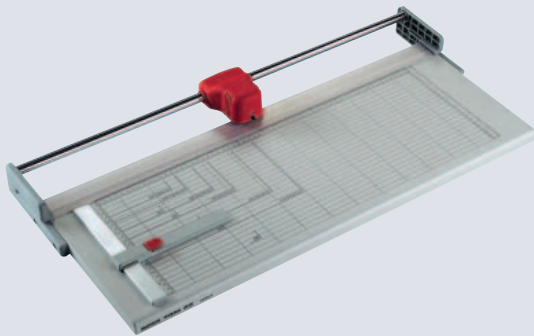

2 Desk Trim Trimming capacity: **0.6** mm

2a Desk Trim Special Trimming capacity: **0.8** mm