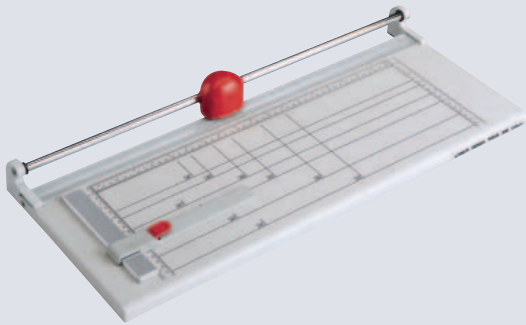

### simple and precise

Self sharpening high quality stainless steel rotary blades stay sharp and ensure crisply cut edges. The integral clamp holds the item to be cut firmly in position and ensures a precision cut the full length.