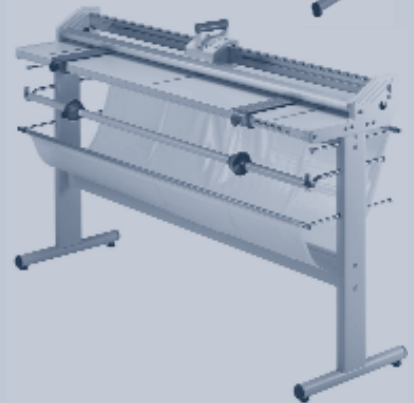

**NEOLT**

Large Format Trimming Machines from

"Perfectly designed with you in mind". This is the driving force behind **es-te** Reproservice & Vertriebs GmbH. For over a decade **es-te** has focused on the design and manufacture of heavy duty, long life office automation and equipment for office efficiency, and especially the **large format automatic plan folders** and **automatic tab applicators**. **es-te** is market leader in document fini-

### simple and precise

Self sharpening high quality stainless steel rotary blades stay sharp and ensure crisply cut edges. The integral clamp holds the item to be cut firmly in position and ensures a precision cut the full length.

you will find the right NEOLT trimmer in a single range - perfect for your job. Fast precision trimming. Totally reliable - always. No compromises. **Just be guided by the trimming capacity**. Also available: cutters for foam plastics up to 30 mm thick (not illustrated). Just contact us for further information.