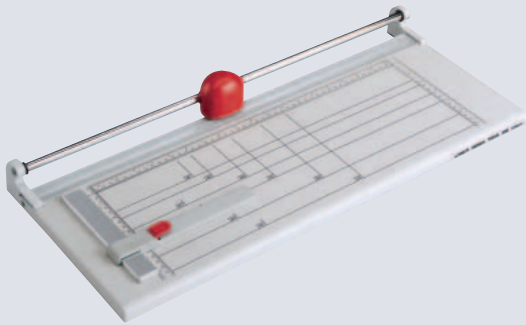

MANUAL

simple and precise

Self sharpening high quality stainless steel rotary blades stay sharp and ensure crisply cut edges. The integral clamp holds the item to be cut firmly in position and ensures a precision cut the full length.

1 Light Desk Trim Trimming capacity: **0.4** mm

2 Desk Trim Trimming capacity: **0.6** mm

2a Desk Trim Special Trimming capacity: **0.8** mm

3 Manual Trim Trimming capacity: **0.8** mm

4 Light Power Trim Trimming capacity: **1.5** mm

5 Power Trim Plus* Trimming capacity: **2.2** mm

6 Strong Trim Pro Trimming capacity: **4.5** mm

* Power Trim Plus was designed specially for trimming laminated materials.

Perfect Trimming

Every material and application requires its own cutter blades and techniques. That's the recipe for a perfect cut. NEOLT trimmers are **specially designed for various applications**. Every one has its special advantages, whether it was designed for architects plans, truck plans, banners, adhesive films, special papers, posters or large format photo prints. The big advantage is that with es-te